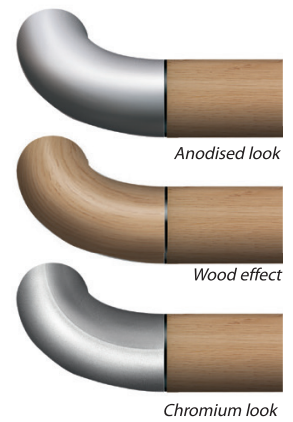

ESCORT - WOOD

80 mm perforated self-locking satin silver anodised aluminium bracket (overall projection 80 mm)

60 mm full self-locking satin silver anodised aluminium bracket (overall projection 80 mm)

55 mm bugled self-locking satin silver anodised aluminium bracket (available in 40 mm or 50 mm stand-off from wall) (overall projection 80 mm or 90 mm)

Escort - Decowood
5 wood effect colours

Escort - Anodised