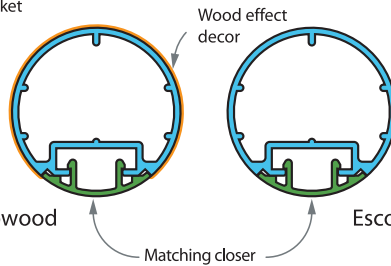

ESCORT - WOOD

80 mm perforated self-locking satin silver anodised aluminium bracket (overall projection 80 mm)

60 mm full self-locking satin silver anodised aluminium bracket (overall projection 80 mm)

55 mm bugled self-locking satin silver anodised aluminium bracket (available in 40 mm or 50 mm stand-off from wall) (overall projection 80 mm or 90 mm)