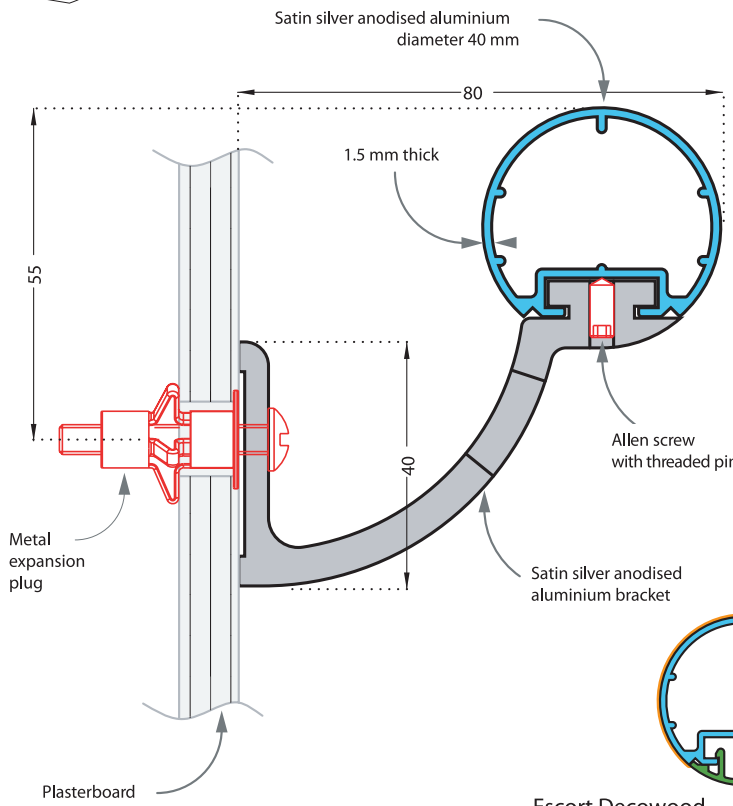

ESCORT - WOOD

80 mm perforated self-locking satin silver anodised aluminium bracket (overall projection 80 mm)

60 mm full self-locking satin silver anodised aluminium bracket (overall projection 80 mm)

55 mm bugled self-locking satin silver anodised aluminium bracket (available in 40 mm or 50 mm stand-off from wall) (overall projection 80 mm or 90 mm)