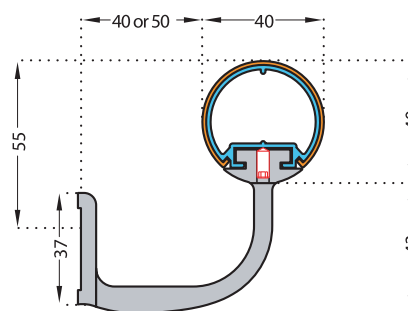

ESCORT - WOOD

80 mm perforated self-locking satin silver anodised aluminium bracket (overall projection 80 mm)

60 mm full self-locking satin silver anodised aluminium bracket (overall projection 80 mm)

55 mm bugled self-locking satin silver anodised aluminium bracket (available in 40 mm or 50 mm stand-off from wall) (overall projection 80 mm or 90 mm)