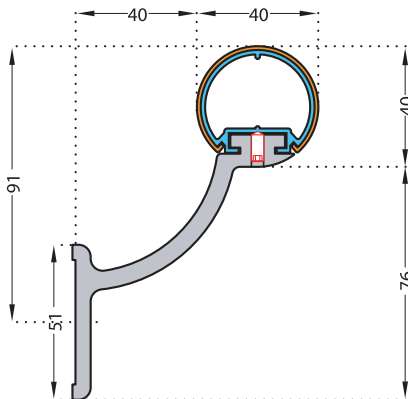

ESCORT - WOOD

80 mm perforated self-locking satin silver anodised aluminium bracket (overall projection 80 mm)

60 mm full self-locking satin silver anodised aluminium bracket (overall projection 80 mm)

55 mm bugled self-locking satin silver anodised aluminium bracket (available in 40 mm or 50 mm stand-off from wall) (overall projection 80 mm or 90 mm)