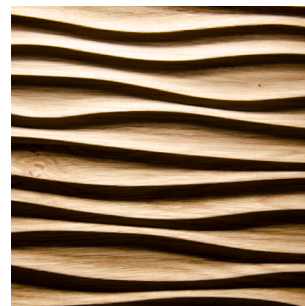

### Tolerances:

Straightness: 3,0 mm per Meter  
Size accuracy: +/- 1,0 mm per Meter  
Thickness allowance: +/- 0,3 mm  
Exactitude of profile: +/- 1,5 mm

Lacquerable foil

Light Oak  
Alpi veneer

Knob Oak  
Real wood veneer